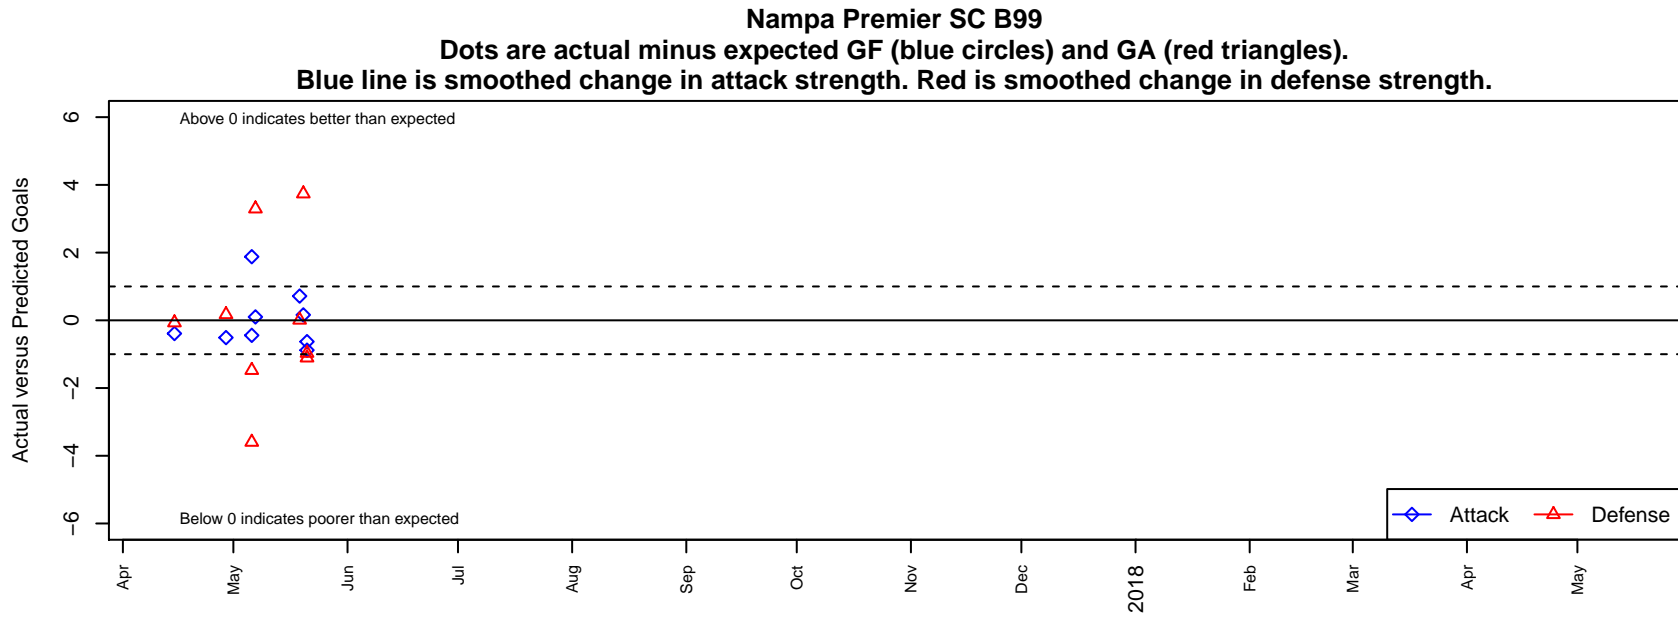

Nampa Premier SC B99

Nampa Premier SC
Nampa, ID
B99 total strength=1358
attack=9.93 defense=4.8

alt names used:

Venues played:
2016 Spr Idaho D3 U17/18/19 Division 2
2016 Canyon Rim Classic U19 B U19
2016 ID Directors Cup High School U18

**attack and defense variance (black dot)
relative to other teams
and top 10 in region**

**attack and defense rating
relative to others at age
and all opponents in last 13 months**

Performance relative to 13 month average